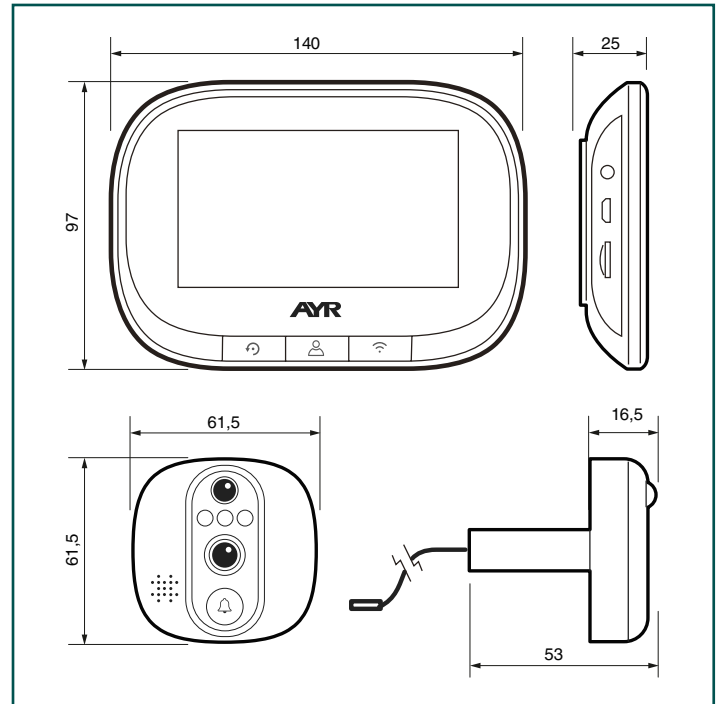

SMARTHOME

763

RÉFÉRENCE	763
COLLECCIÓN	VISION
DESCRIPTION	udas Numérique WiFi
ALIMENTATION	Batterie lithium rechargeable 3,7V, 3000mAh
FINITIONS	Chrome

CÓDIGOS

CÓDIGO	ACABADO	EAN
0632	Chrome	8422374006327

PACKAGING

	BOÎTE INTÉRIEURE	BOÎTE EXTÉRIEURE
UNITÉS	1	20
DIMENSIONS	120x70x180mm	425x370x255mm
POIDS	0,39kg	8,3kg

ECO INFORMATION

AYR, en se conformant aux règles établies par les lois internationales sur les emballages, respecte le système intégré de gestion (SIG) des déchets d'emballages, contribuant annuellement aux entités qui gèrent les déchets distribués par AYR sur le marché.

SPÉCIFICATIONS

Vous pouvez voir, entendre et parler à la personne qui sonne. Sonnette intégrée à la caméra.
Prend des photos et enregistre des vidéos via l'application.
Infrarouge pour une vision totale dans l'obscurité.
Détecte les mouvements et vous avertit si quelqu'un est devant votre porte.
Batterie rechargeable à faible consommation intégrée.
Communication bidirectionnelle.
Systèmes d'exploitation : Android et iOS.
L'application "Tuya" est gratuite et peut être téléchargée sur Google Play ou l'Apple Store et installée sur un smartphone pour la communication avec le judas.

CARACTÉRISTIQUES

Écran LCD : 4,3", IPS, 480*272.
Résolution de la caméra : Capteur COMS 720P.
WiFi : Réseau sans fil 802.11b/g/n - 2,4GHz.
Longueur d'onde de la LED IR : 850nm infrarouge, portée de 3m.
Alimentation : Batterie lithium rechargeable 3,7V, 3000mAh.
Chargeur de batterie : 5V / 2A (non fournie).
Audio : Bidirectionnel AAC et G.726.
Détection de mouvement.
Stockage externe : Carte Micro SD jusqu'à 32 Go (non fournie).
Convient aux trous de porte de diamètre : 14-28mm.
Épaisseur de porte applicable : 35-120mm.
Température de fonctionnement : -10°C ~ +50°C.

INSTRUCTIONS D'INSTALLATION

Un code QR est fourni sur l'emballage pour télécharger le manuel d'installation.
Le non-respect de ces instructions ou une mauvaise utilisation du produit peuvent réduire sa durabilité et ses performances, et ainsi annuler la garantie.
Suivez attentivement les instructions du manuel d'installation et de configuration de l'appareil.